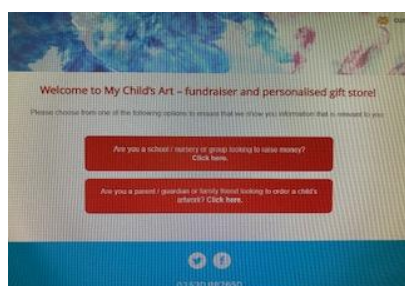

Your child has uploaded a Christmas Drawing to our website!

To view, log into our website
www.mychildsart.co.uk/order
using your unique codes below:

Username **StPauls**

Password **Aqg9LH68**

NB: Username & password are case sensitive - so please be careful when entering the details into the portal.

VIEW NOW - This drawing will expire in December

To access this wonderful opportunity, you need to log onto

www.mychildsart.co.uk/order

If you land on a screen like this:

Click on to the school link (the red box at the top of the screen).